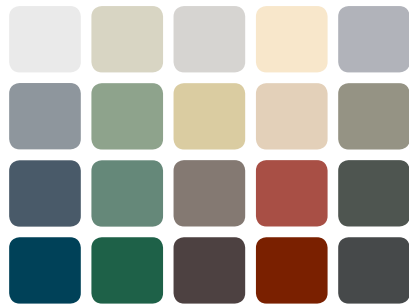

Colorbond®

Made for Australia

Colour YOUR WORLD

Design your dream oasis with
the colours of Australia